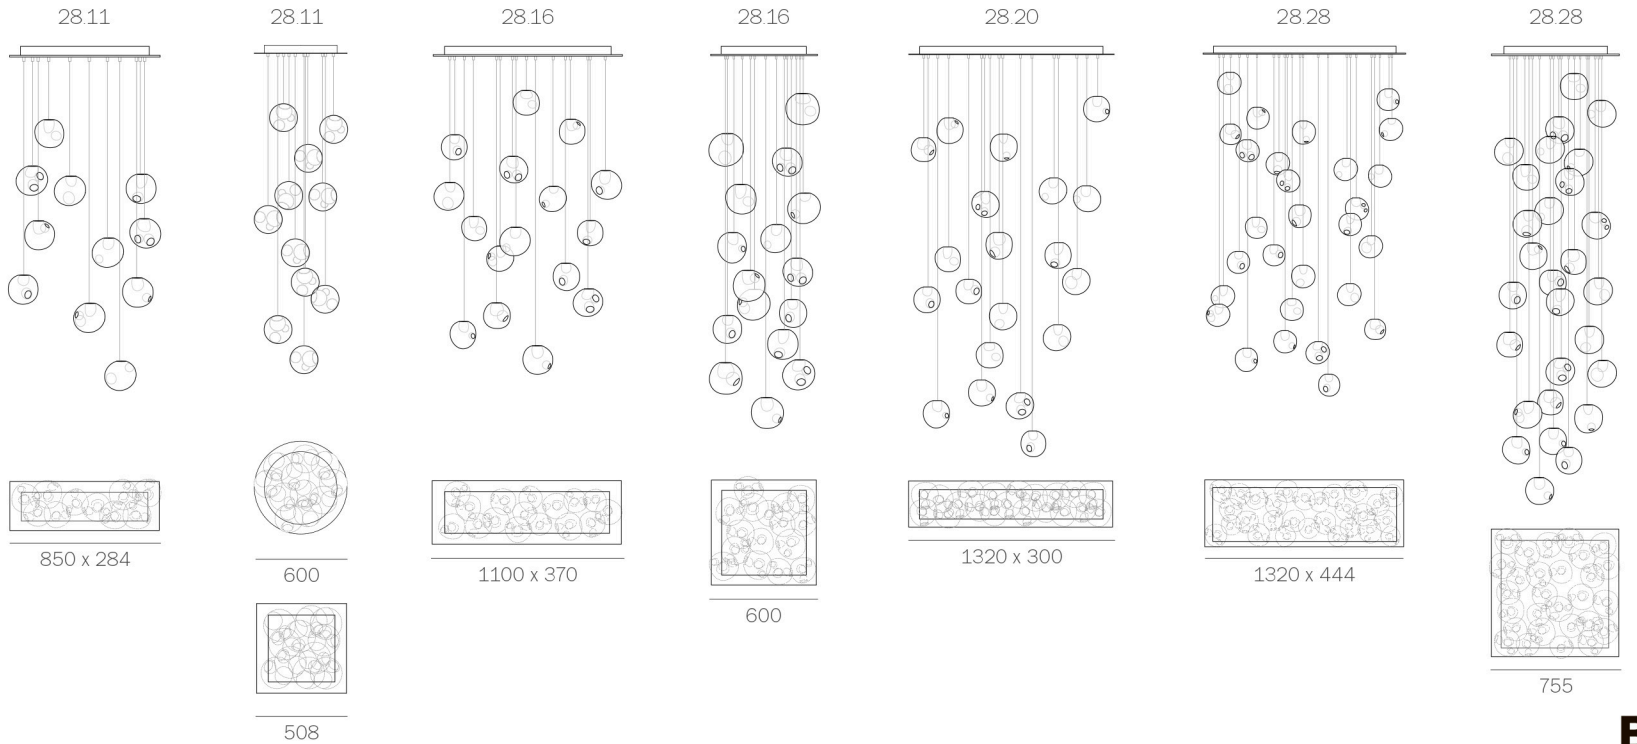

28

random

Surface Mount

Wall/ceiling

28s Brass

Table Light

Adjustable Length

Random canopies

adjustable up to 3000 (10') standard

adjustable up to 30500 (100') custom

Non-adjustable Length

Random canopies

non-adjustable length up to 3000 (10') standard

non-adjustable length up to 30500 (100') custom