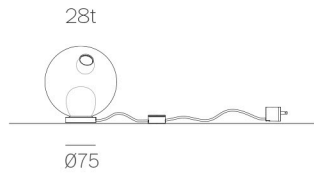

28

random

Surface Mount

Wall/ceiling

28s Brass

Table Light

Adjustable Length

Random canopies

adjustable up to 3000 (10') standard

adjustable up to 30500 (100') custom

Non-adjustable Length

Random canopies

non-adjustable length up to 3000 (10') standard

non-adjustable length up to 30500 (100') custom