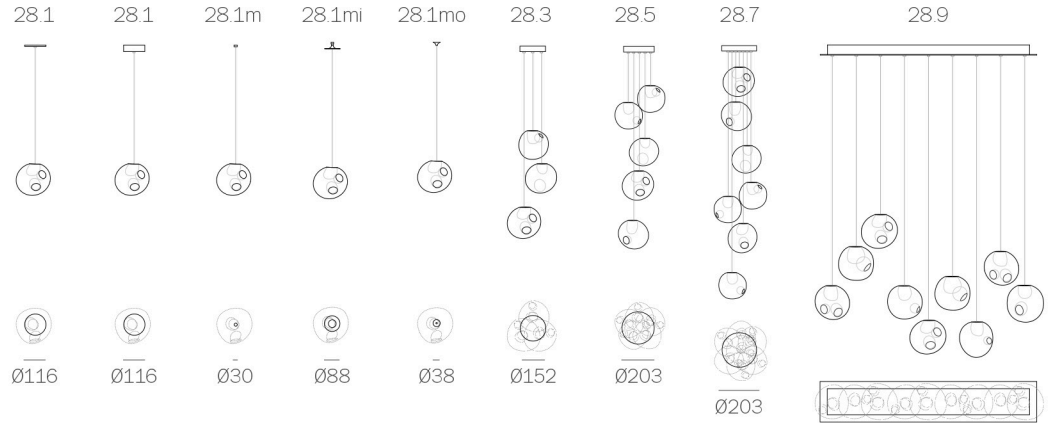

28

random

Surface Mount

Wall/ceiling

28s Brass

Table Light

Adjustable Length

Random canopies

adjustable up to 3000 (10') standard

adjustable up to 30500 (100') custom

Non-adjustable Length

Random canopies

non-adjustable length up to 3000 (10') standard

non-adjustable length up to 30500 (100') custom